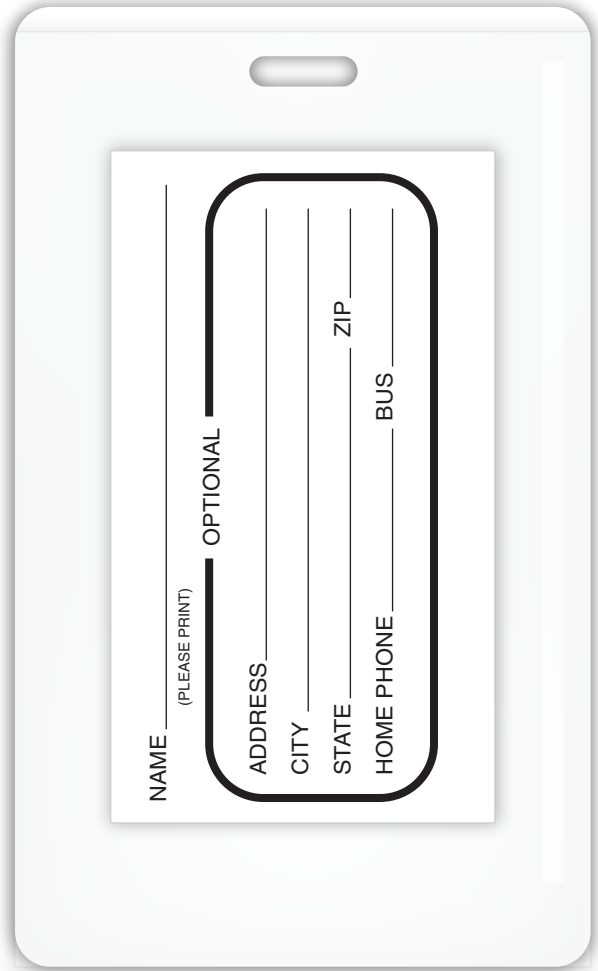

KANG30-L: Large Luggage Tag with pouch

KAN30-L: Front

KAN30-L: *for visual reference*

Back with Plastic Pouch and Address Card Insert

Please remove all guideline indicators before submitting artwork

= **Final Cut Size: 3" x 5"**

= **Ad Copy Area: 2.75" x 4.75"**

Art must be within clearances - 0.375 on all sides and away from slot

= **Art Bleed Area: 3.25" x 5.25"**

When appropriate, artwork should include - 0.125" bleed on all sides.